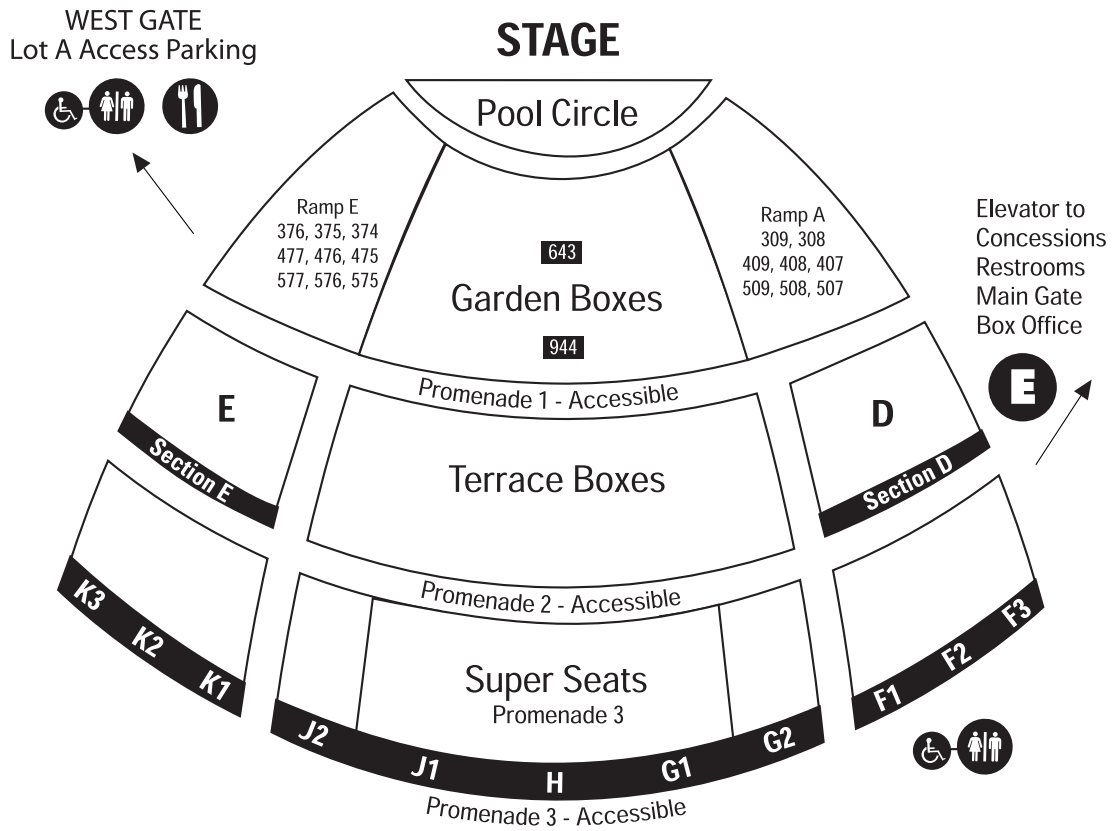

ACCESSIBLE SEATING MAP